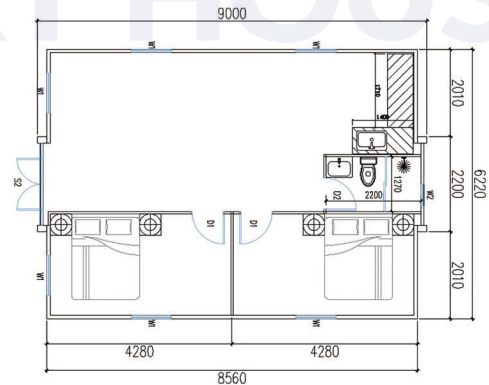

EXPANDABLE FOLDING HOUSE

30ft expandable folding house

floor plan: two bedrooms, one living room,
one kitchen, one bathroom

Size

EXPANSION SIZE: L9000*W6220*H2480MM

FOLDING SIZE: L9000*W2200*H2480MM

INTERNAL DIMENSIONS: L8740*W6060*H2200MM

FLOOR AREA: 56m²

Loading quantity: one 40HQ shipping container can hold 1 piece