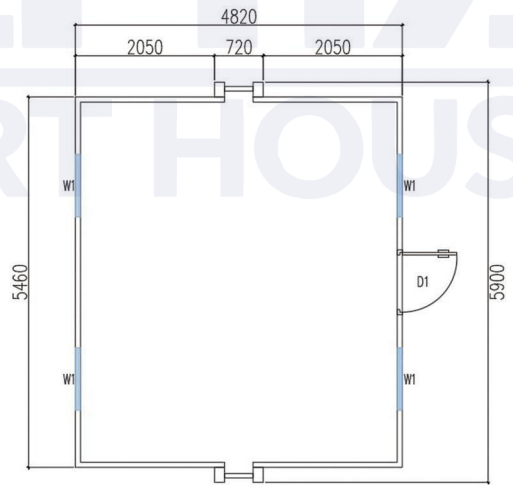

## Size

EXPANSION SIZE: L2950\*W6300\*H2480MM

FOLDING SIZE: L2950\*W2200\*H2480MM

INTERNAL DIMENSIONS: L2690\*W6140\*H2240MM

FLOOR AREA: 18.5m<sup>2</sup>

Loading quantity: one 40HQ shipping container can hold 4 pieces

# EXPANDABLE FOLDING HOUSE

20ft 720mm width expandable folding house

floor plan of 720mm width expandable folding house

## Size

EXPANSION SIZE:	L5900*W4820*H2480MM	FOLDING SIZE:	L5900*W720*H2480MM
INTERNAL DIMENSIONS:	L5640*W4660*H2240MM	FLOOR AREA:	27.5m <sup>2</sup>
Loading quantity: one 40HQ shipping container can hold 6 pieces			

### Size

EXPANSION SIZE: L5900\*W6300\*H2480MM

FOLDING SIZE: L5900\*W2200\*H2480MM

INTERNAL DIMENSIONS: L5640\*W6140\*H2240MM

FLOOR AREA: 37m<sup>2</sup>

Loading quantity: one 40HQ shipping container can hold 2 pieces