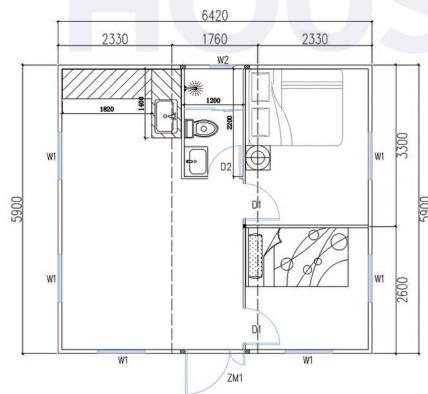

EXPANDABLE FOLDING HOUSE

20ft flat roof expandable folding house

floor plan : two bedrooms, one living room,
one kitchen, one bathroom

Size

EXTENDED SIZE:	L5900*W6420*H2450MM	FOLDING SIZE:	L5900*W2250*H2450MM
INTERNAL DIMENSIONS:	L5740*W6260*H2250MM	FLOOR AREA:	38m²
Loading quantity: one 40HQ shipping container can hold 2 pieces