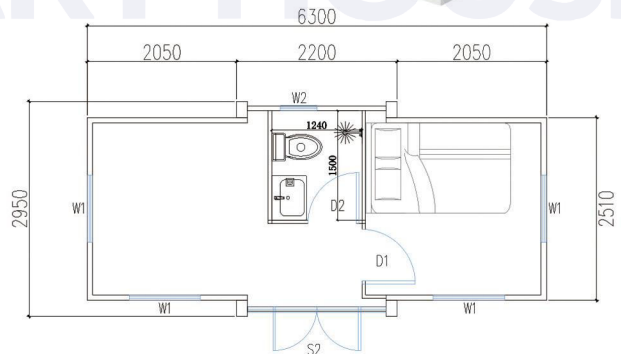

# EXPANDABLE FOLDING HOUSE

10ft expandable folding house

floor plan: one bedroom,  
one living room, one bathroom

## Size

EXPANSION SIZE: L2950\*W6300\*H2480MM

FOLDING SIZE: L2950\*W2200\*H2480MM

INTERNAL DIMENSIONS: L2690\*W6140\*H2240MM

FLOOR AREA: 18.5m<sup>2</sup>

Loading quantity: one 40HQ shipping container can hold 4 pieces

## Size

EXPANSION SIZE:	L5900*W4820*H2480MM	FOLDING SIZE:	L5900*W720*H2480MM
INTERNAL DIMENSIONS:	L5640*W4660*H2240MM	FLOOR AREA:	27.5m <sup>2</sup>
Loading quantity: one 40HQ shipping container can hold 6 pieces			

### Size

EXPANSION SIZE: L5900\*W6300\*H2480MM

FOLDING SIZE: L5900\*W2200\*H2480MM

INTERNAL DIMENSIONS: L5640\*W6140\*H2240MM

FLOOR AREA: 37m<sup>2</sup>

Loading quantity: one 40HQ shipping container can hold 2 pieces