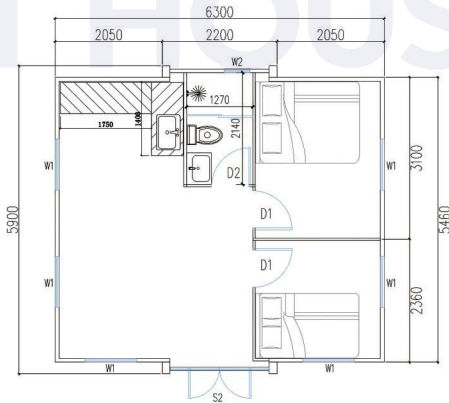

EXPANDABLE FOLDING HOUSE

20ft expandable folding house

floor plan: two bedrooms,
one living room, one kitchen, one bathroom

Size

EXPANSION SIZE: L5900*W6300*H2480MM

FOLDING SIZE: L5900*W2200*H2480MM

INTERNAL DIMENSIONS: L5640*W6140*H2240MM

FLOOR AREA: 37m²

Loading quantity: one 40HQ shipping container can hold 2 pieces