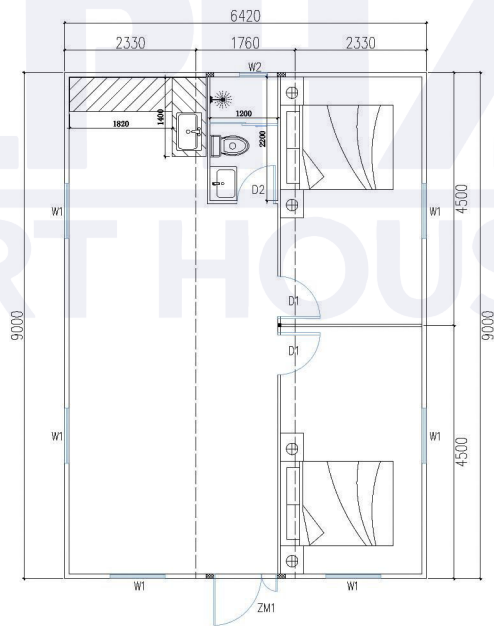

EXPANDABLE FOLDING HOUSE

30ft flat roof expandable folding house

floor plan: two bedrooms, one living room, one kitchen, one bathroom