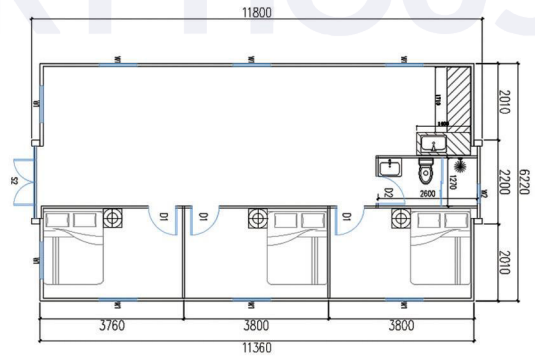

EXPANDABLE FOLDING HOUSE

40ft expandable folding house

floor plan : three bedrooms,
one living room, one kitchen, one bathroom

Size

EXTENDED SIZE:	L11800*W6220*H2480MM	FOLDING SIZE:	L11800*W2200*H2480MM
INTERNAL DIMENSIONS:	L11540*W6060*H2200MM	FLOOR AREA:	73m²
Loading quantity: one 40HQ shipping container can hold 1 piece