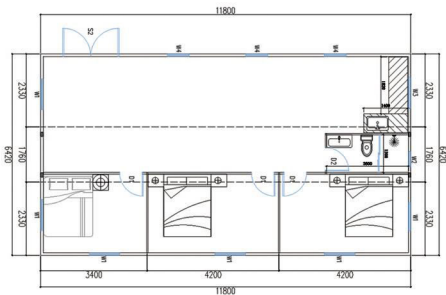

EXPANDABLE FOLDING HOUSE

40ft flat roof expandable folding house

floor plan: three bedrooms, one living room, one kitchen, one bathroom

Size

EXTENDED SIZE:	L11800*W6420*H2450MM	FOLDING SIZE:	L11800*W2250*H2450MM
INTERNAL DIMENSIONS:	L11640*W6260*H2250MM	FLOOR AREA:	76m²
Loading quantity: one 40HQ shipping conainer can hold 1 piece